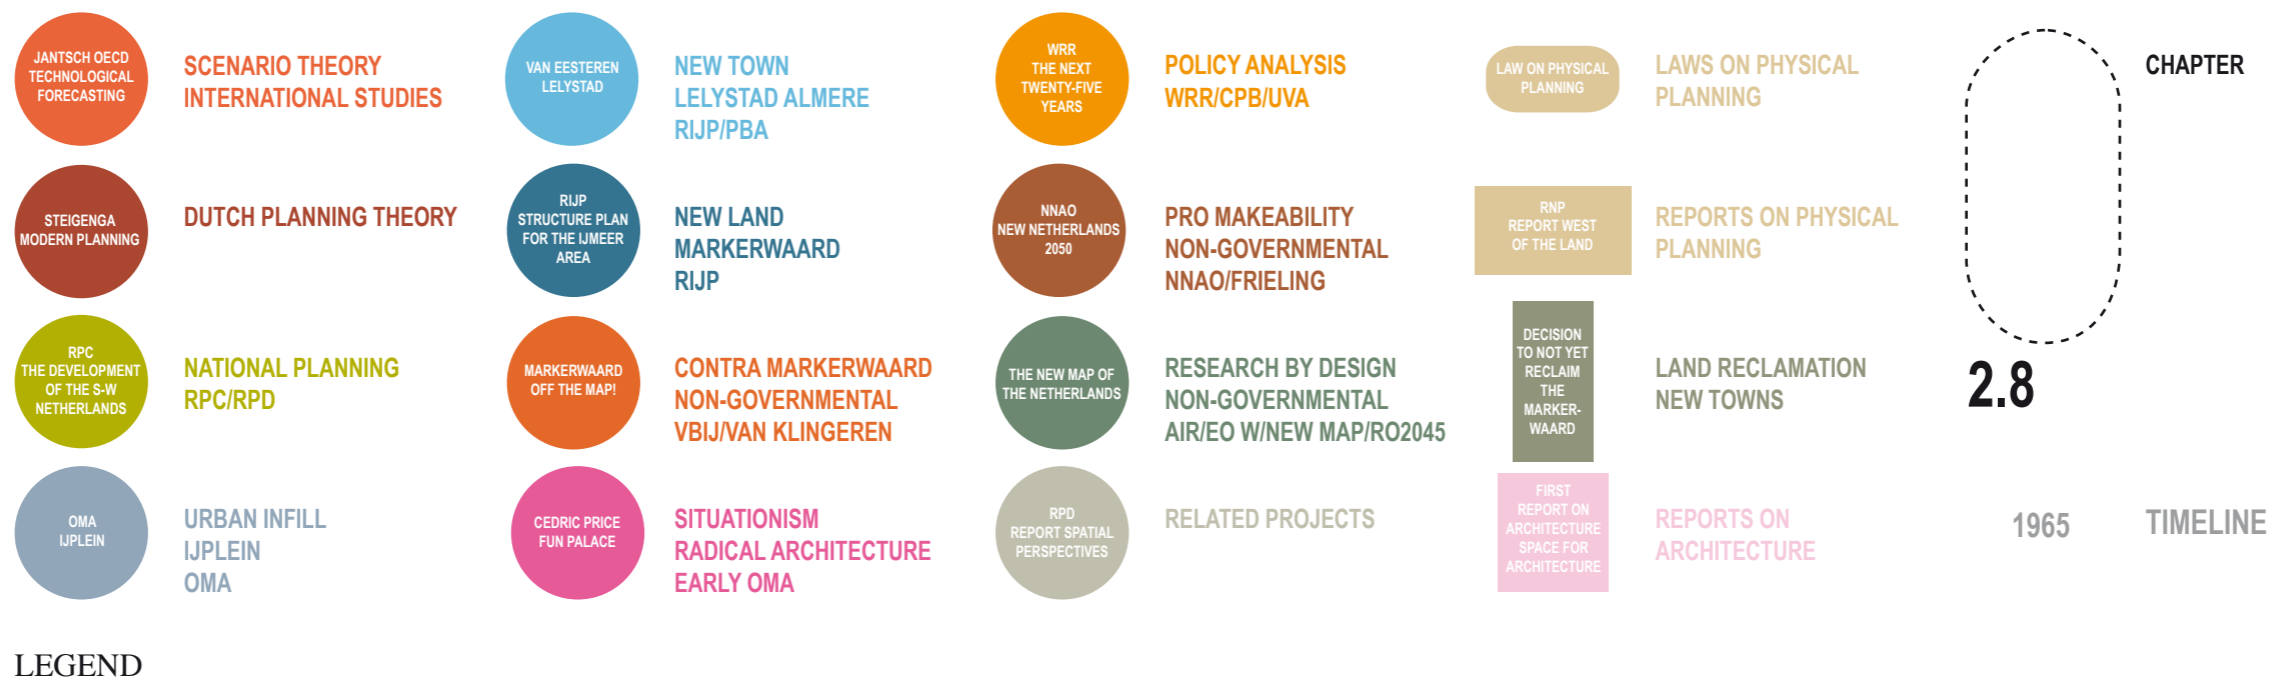

CHRISTIAN SALEWSKI: DUTCH NEW WORLDS. SCENARIOS IN PHYSICAL PLANNING AND DESIGN IN THE NETHERLANDS, 1970-2000. SYNOPTIC TABLE OF CONTENTS

Dutch New Worlds. Scenarios in Physical Planning and Design in the Netherlands, 1970-2000

ETH Zurich doctoral research by Christian Salewski 2008-2010

supervisor Prof. Ir. Kees Christiaanse

co-supervisor Prof. Dr. Angelus Eisinger

co-funded by The Netherlands Architecture Fund / HGIS cultural funds